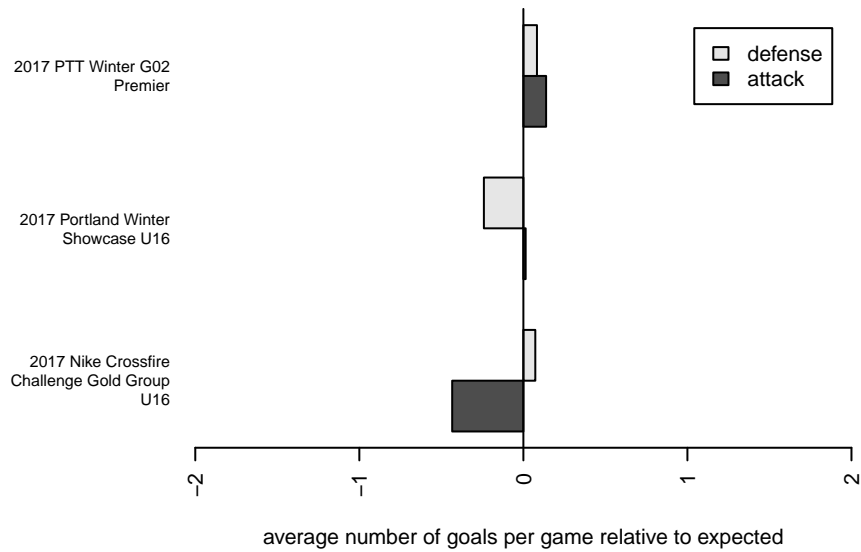

Venues played:  
2017 Nike Crossfire Challenge Gold Group U16  
2017 Portland Winter Showcase U16  
2017 PTT Winter G02 Premier

**NEU White G02**  
Dots are actual minus expected GF (blue circles) and GA (red triangles).  
Blue line is smoothed change in attack strength. Red is smoothed change in defense strength.

**attack and defense variance (black dot)  
relative to other teams  
and top 10 in region**

**attack and defense rating  
relative to others at age  
and all opponents in last 13 months**

**Performance relative to 13 month average**