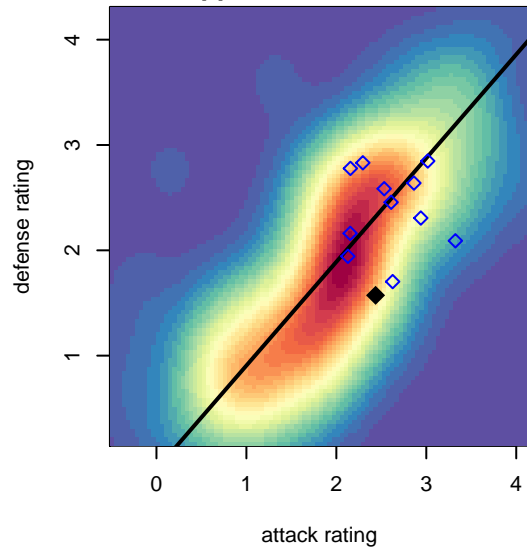

# NEU White G02

Northeast United  
Portland, OR  
G02 total strength=1378  
attack=11.43 defense=4.82  
spr league = PTT Win G02 Premier

alt names used:  
NEU PDX 02G (OR)  
NEU PDX 02G White  
NEU PDX 02G White

Venues played:  
2017 Nike Crossfire Challenge Gold Group U16  
2017 Portland Winter Showcase U16  
2017 PTT Winter G02 Premier

**NEU White G02**  
Dots are actual minus expected GF (blue circles) and GA (red triangles).  
Blue line is smoothed change in attack strength. Red is smoothed change in defense strength.

**attack and defense variance (black dot)  
relative to other teams  
and top 10 in region**

**attack and defense rating  
relative to others at age  
and all opponents in last 13 months**

**Performance relative to 13 month average**