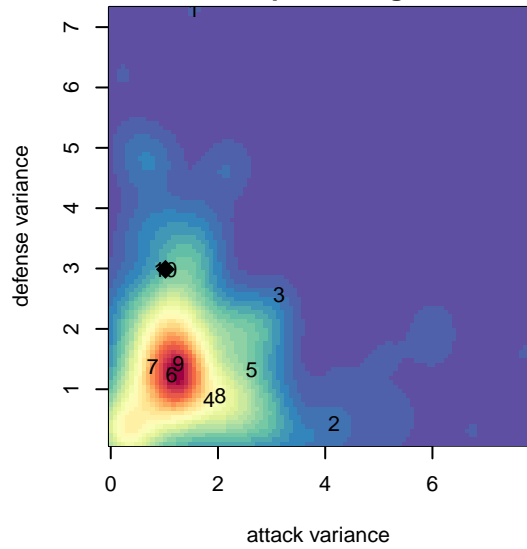

**attack and defense variance (black dot)
relative to other teams
and top 10 in region**