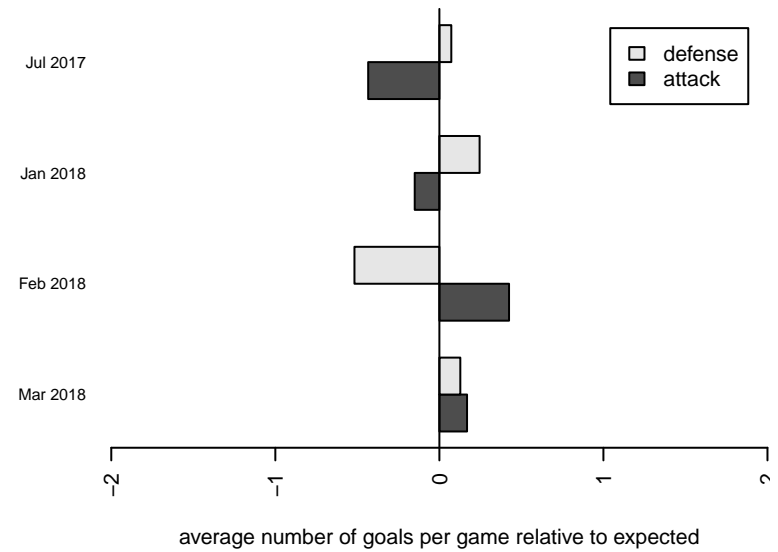

Performance relative to 13 month average