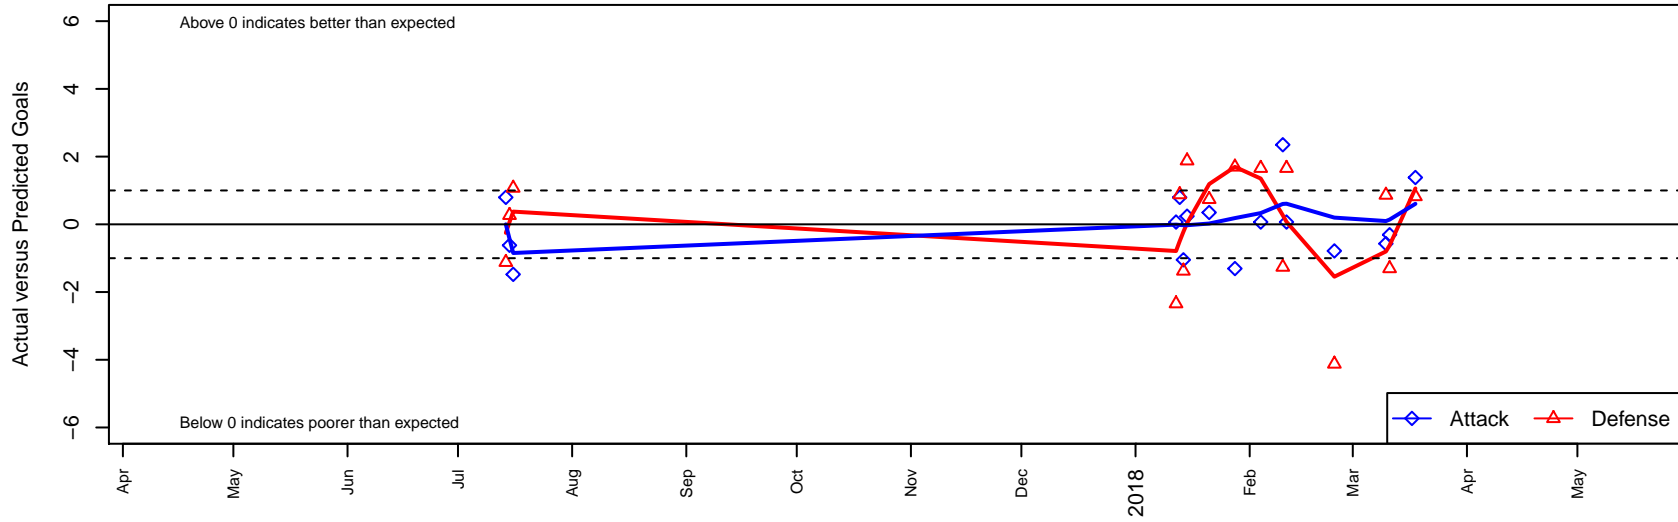

# NEU White G02

Northeast United  
Portland, OR  
G02 total strength=1378  
attack=11.43 defense=4.82  
spr league = PTT Win G02 Premier

alt names used:  
NEU PDX 02G (OR)  
NEU PDX 02G White  
NEU PDX 02G White

Venues played:  
2017 Nike Crossfire Challenge Gold Group U16  
2017 Portland Winter Showcase U16  
2017 PTT Winter G02 Premier

**NEU White G02**  
Dots are actual minus expected GF (blue circles) and GA (red triangles).  
Blue line is smoothed change in attack strength. Red is smoothed change in defense strength.

**attack and defense variance (black dot)  
relative to other teams  
and top 10 in region**

**attack and defense rating  
relative to others at age  
and all opponents in last 13 months**

**Performance relative to 13 month average**